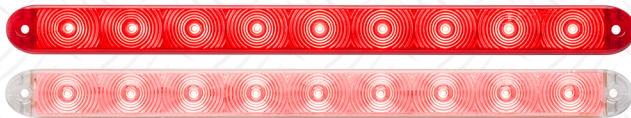

**STL871RCB**  
**15-LED Stop/Turn/Tail/Back-Up**  
 15.052" x 1.31" x 0.66"

**STL87RCB**  
**11-LED Stop/Turn/Tail**  
 16.188" x 1.25" x 0.688"

**STL69RB** Red lens  
**STL69RCB** Clear lens  
**11-LED Stop/Turn/Tail**  
 15" x 1.375" x 0.625"

**STL69RRXB**  
**11-LED Stop/Turn/Tail/Reflex**  
 15" x 1.625" x 0.625"

**STL59RB** Red lens  
**STL59RCB** Clear lens  
**9-LED Stop/Turn/Tail**  
 12.625" x 1" x 0.5"

**MCL70RB** Red lens  
**MCL70RCB** Clear lens  
**3-LED Identification Light Bar**  
 15" x 1.375" x 0.625"

**MCL80RCB** Clear lens  
**17-LED ID Light Bar with Built-in Scene Light**  
 15.52" x 1.313" x 0.57"

**MCL08AHAHB** Red  
**MCL08RHAHB** Yellow  
**1-LED PC Rated**  
 0.72" x 0.72" x 0.59"

**MCL04UAH2B** Red  
**MCL04RUH2B** Yellow  
**1-LED PC Rated**  
 1.64" x 0.76" x 0.44"

**MCL05UAH2B** Red  
**MCL05RUH2B** Yellow  
**2-LED PC Rated**  
 2.63" x 0.96" x 0.55"

**LPL13BB**  
**1-LED License Light**  
 2.5" x 2.2" x 0.9"

**MCL181ARB** Black cover  
**MCL181ARCB** Chrome cover  
**2-LED Fender Light**  
 1.7" x 1.21" x 0.82"