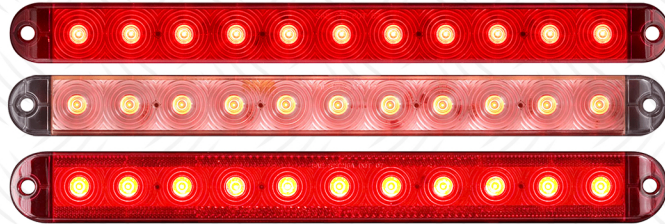

**STL871RCB**  
**15-LED Stop/Turn/Tail/Back-Up**  
 15.052" x 1.31" x 0.66"

**STL87RCB**  
**11-LED Stop/Turn/Tail**  
 16.188" x 1.25" x 0.688"

**STL69RB** Red lens  
**STL69RCB** Clear lens  
**11-LED Stop/Turn/Tail**  
 15" x 1.375" x 0.625"

**STL69RRXB**  
**11-LED Stop/Turn/Tail/Reflex**  
 15" x 1.625" x 0.625"

**STL59RB** Red lens  
**STL59RCB** Clear lens  
**9-LED Stop/Turn/Tail**  
 12.625" x 1" x 0.5"

**MCL70RB** Red lens  
**MCL70RCB** Clear lens  
**3-LED Identification Light Bar**  
 15" x 1.375" x 0.625"

**MCL80RCB** Clear lens  
**17-LED ID Light Bar with Built-in Scene Light**  
 15.52" x 1.313" x 0.57"

**MCL08AHAHB** Red  
**MCL08RHAHB** Yellow  
**1-LED PC Rated**  
 0.72" x 0.72" x 0.59"

**MCL04UAH2B** Red  
**MCL04RUH2B** Yellow  
**1-LED PC Rated**  
 1.64" x 0.76" x 0.44"

**MCL05UAH2B** Red  
**MCL05RUH2B** Yellow  
**2-LED PC Rated**  
 2.63" x 0.96" x 0.55"

**LPL13BB**  
**1-LED License Light**  
 2.5" x 2.2" x 0.9"

**MCL181ARB** Black cover  
**MCL181ARCB** Chrome cover  
**2-LED Fender Light**  
 1.7" x 1.21" x 0.82"