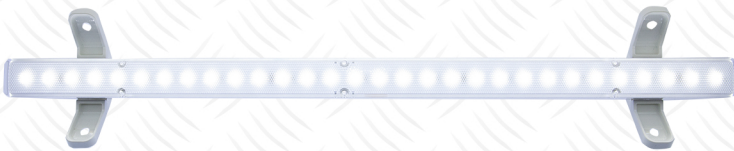

RVILL40

14-LED Interior Light - 290/140 lumens

LED surface mount interior light with on/off switch, 4500K bright white diodes, two-wire
6.3" x 4" x 1"

ILL02CEHB

66-LED Interior Light - 2,000/1,500 lumens

Surface mount, hard wired, includes trim ring
13.47" x 3.94" x 0.56"

ILL03CEHB

36-LED Interior Light - 1,500/1,040 lumens

Surface mount, hard wired, includes trim ring
6.77" x 3.94" x 0.39"

ILL37CB

30-LED Interior Light - 1,400/990 lumens

LED strip light, surface mount with included corner brackets, hard wired
17.72" x 2.39" x 2.39"

UCL45CH12BB

141-LED Interior Light - 13,000/5,000 lumens

LED scene light, surface mount, hard wired, 12/24V
12.75" x 3.5" x 1.5"

UCL45CH24BB

280-LED Interior Light - 25,000/7,200 lumens

LED scene light, surface mount, hard wired, 12/24V
24.75" x 3.5" x 1.5"

ILL22CB

18-LED Interior Light - 1,044/810 lumens

Surface mount, on/off switch, hard wired.
Available without switch and with black base.
4.5" x 2.875" x 1"

ILL49CB

LED Interior Light - 3,000/1,290 lumens

48" LED strip light with aluminum base and plastic cover, surface mount, hard wired
50" x 0.25" x 0.25"