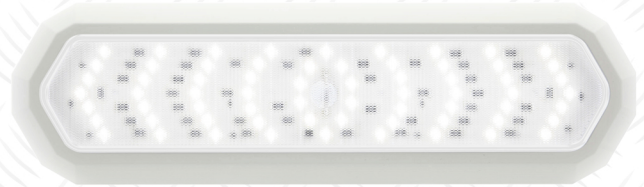

RVILL40

14-LED Interior Light - 290/140 lumens

LED surface mount interior light with on/off switch, 4500K bright white diodes, two-wire
6.3" x 4" x 1"

ILL02CEHB

66-LED Interior Light - 2,000/1,500 lumens

Surface mount, hard wired, includes trim ring
13.47" x 3.94" x 0.56"

ILL03CEHB

36-LED Interior Light - 1,500/1,040 lumens

Surface mount, hard wired, includes trim ring
6.77" x 3.94" x 0.39"

ILL37CB

30-LED Interior Light - 1,400/990 lumens

LED strip light, surface mount with included corner brackets, hard wired
17.72" x 2.39" x 2.39"

UCL45CH12BB

141-LED Interior Light - 13,000/5,000 lumens

LED scene light, surface mount, hard wired, 12/24V
12.75" x 3.5" x 1.5"

UCL45CH24BB

280-LED Interior Light - 25,000/7,200 lumens

LED scene light, surface mount, hard wired, 12/24V
24.75" x 3.5" x 1.5"

ILL22CB

18-LED Interior Light - 1,044/810 lumens

Surface mount, on/off switch, hard wired.
Available without switch and with black base.
4.5" x 2.875" x 1"

ILL49CB

LED Interior Light - 3,000/1,290 lumens

48" LED strip light with aluminum base and plastic cover, surface mount, hard wired
50" x 0.25" x 0.25"