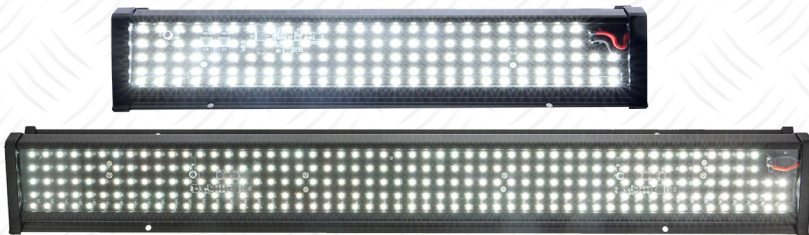

RVILL40

14-LED Interior Light - 290/140 lumens

LED surface mount interior light with on/off switch, 4500K bright white diodes, two-wire
6.3" x 4" x 1"

ILL02CEHB

66-LED Interior Light - 2,000/1,500 lumens

Surface mount, hard wired, includes trim ring
13.47" x 3.94" x 0.56"

ILL03CEHB

36-LED Interior Light - 1,500/1,040 lumens

Surface mount, hard wired, includes trim ring
6.77" x 3.94" x 0.39"

ILL37CB

30-LED Interior Light - 1,400/990 lumens

LED strip light, surface mount with included corner brackets, hard wired
17.72" x 2.39" x 2.39"

UCL45CH12BB

141-LED Interior Light - 13,000/5,000 lumens

LED scene light, surface mount, hard wired, 12/24V
12.75" x 3.5" x 1.5"

UCL45CH24BB

280-LED Interior Light - 25,000/7,200 lumens

LED scene light, surface mount, hard wired, 12/24V
24.75" x 3.5" x 1.5"

ILL22CB

18-LED Interior Light - 1,044/810 lumens

Surface mount, on/off switch, hard wired.
Available without switch and with black base.
4.5" x 2.875" x 1"

ILL49CB

LED Interior Light - 3,000/1,290 lumens

48" LED strip light with aluminum base and plastic cover, surface mount, hard wired
50" x 0.25" x 0.25"