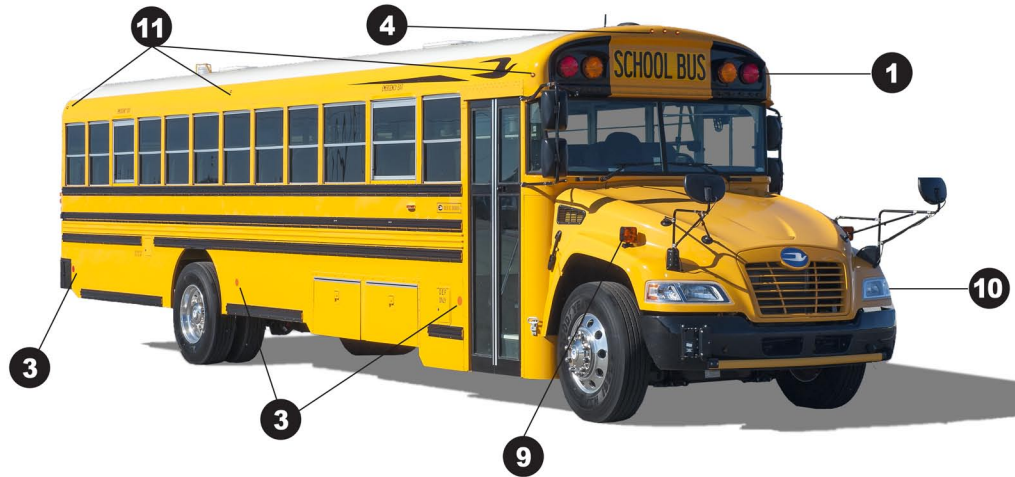

LED SCHOOL BUS LIGHTING

ILL46CB
LED dome light

ILL86CB
ADA step light

1 7" FLASHING
WARNING LIGHTS

SLL93AB YELLOW
SLL93RB RED

A94VB
visor

2 7" STOP/TURN/
TAIL LIGHTS

STL90AB YELLOW TURN SIGNAL
STL90RB RED STOP/TURN/TAIL