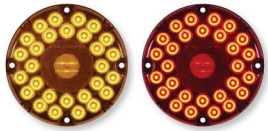

LED SCHOOL BUS LIGHTING

ILL46CB
LED dome light

ILL86CB
ADA step light

1 7" FLASHING
WARNING LIGHTS

SLL93AB YELLOW
SLL93RB RED

A94VB
visor

2 7" STOP/TURN/
TAIL LIGHTS

STL90AB YELLOW TURN SIGNAL
STL90RB RED STOP/TURN/TAIL

3 3" SELF ADHESIVE
TAPE REFLECTORS

RT21AB YELLOW
RT21RB RED

4 IDENTIFICATION
LIGHTS

MCL10RKB 3/4" RED
MCL10AKB 3/4" YELLOW
CBL22AB TEARDROP YELLOW

A11GB
3/4" grommet

5 BACK-UP LIGHTS

BUL06B 4" 6-LED
BUL11CB 4" 10-LED
BUL90CB 7" 42-LED

A45GB
4" grommet

A45CB
2-wire pigtail

6 4-IN. STOP/TURN/
TAIL LIGHTS

STL13RB 7-LED
STL43RB 10-LED
STL55RB 21-LED

A45GB
4" grommet

A45PB
3-wire pigtail

7 LICENSE PLATE
LAMPS

LPL26SKB MINI LAMP & GRAY BRACKET
LPL12CKM2B 3/4" LAMP & BLACK BRACKET