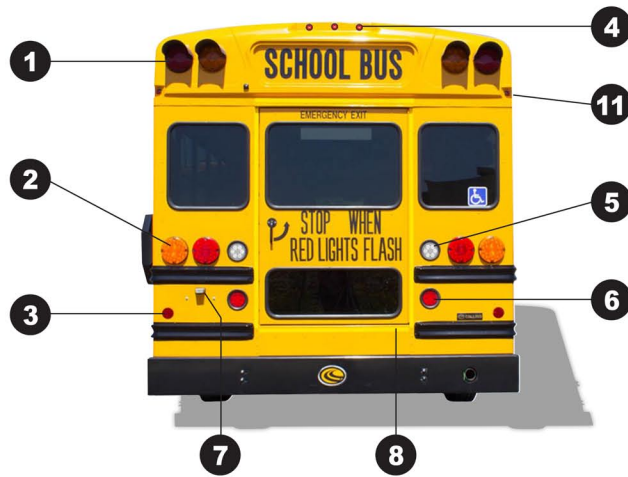

LED SCHOOL BUS LIGHTING

ILL46CB
LED dome light

ILL86CB
ADA step light

1 7" FLASHING
WARNING LIGHTS

SLL93AB YELLOW
SLL93RB RED

A94VB
visor

2 7" STOP/TURN/
TAIL LIGHTS

STL90AB YELLOW TURN SIGNAL
STL90RB RED STOP/TURN/TAIL