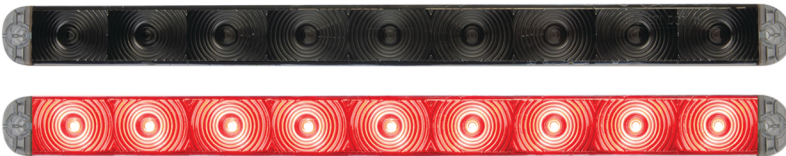

Smoke lens pairs with black-out styling on vehicles and trailers

STL871DSRSHB

19-LED 15-in. surface mount stop/turn/tail/back-up light, hard wire connection
Pack qty 10

STL264DSRSHB

19-LED 20.5-in. surface mount stop/turn/tail/back-up light, hard wire connection
Pack qty 10

STL64DSRSHB

19-LED 20.5-in. surface mount stop/turn/tail light, hard wire connection
Pack qty 10

STL59DSRSHB

9-LED 12.625-in. surface mount stop/turn/tail light, hard wire connection
Pack qty 10

STL87DSRSHB

11-LED 16.2-in. surface mount stop/turn/tail light, hard wire connection
Pack qty 10

STL12DSRB

6-LED recess grommet mount stop/turn/tail light, PL-3 connection
Pack qty 10

MCL10DSAHDHB Yellow
MCL10DSRHDHB Red
1-LED 3/4-in. recess grommet mount marker/clearance lights
Pack qty 50

MCL14DSA1PG Yellow
MCL14DSR1PG Red
3-LED 2.5-in. surface mount marker/clearance lights
Pack qty 20