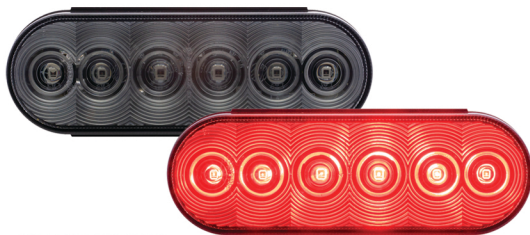

Smoke lens pairs with black-out styling on vehicles and trailers

STL871DSRSHB

19-LED 15-in. surface mount stop/turn/tail/back-up light, hard wire connection
Pack qty 10

STL264DSRSHB

19-LED 20.5-in. surface mount stop/turn/tail/back-up light, hard wire connection
Pack qty 10

STL64DSRSHB

19-LED 20.5-in. surface mount stop/turn/tail light, hard wire connection
Pack qty 10

STL59DSRSHB

9-LED 12.625-in. surface mount stop/turn/tail light, hard wire connection
Pack qty 10

STL87DSRSHB

11-LED 16.2-in. surface mount stop/turn/tail light, hard wire connection
Pack qty 10

STL12DSRB

6-LED recess grommet mount stop/turn/tail light, PL-3 connection
Pack qty 10

MCL10DSAHDHB Yellow
MCL10DSRHDHB Red
1-LED 3/4-in. recess grommet mount marker/clearance lights
Pack qty 50

MCL14DSA1PG Yellow
MCL14DSR1PG Red
3-LED 2.5-in. surface mount marker/clearance lights
Pack qty 20